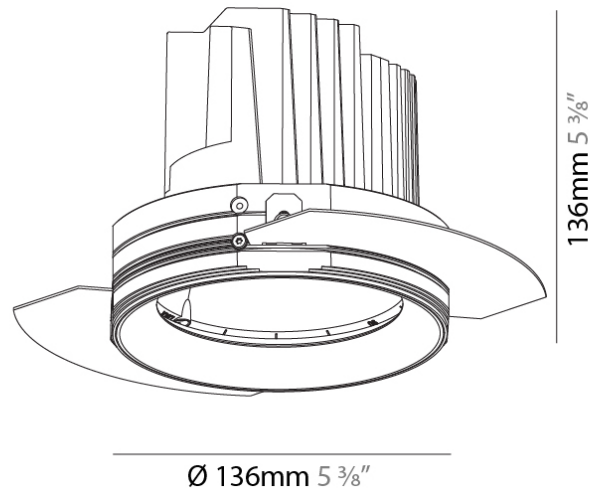

GENERAL

Series: Bioniq
 Subseries: Bioniq Round Adjustable
 Brand: Prolicht
 Division: Architectural
 Mounting Type: Trimless
 Mounting Location: Ceiling
 Subcategory: Downlight

PHYSICAL

Shape: Round
 Diameter (mm): 136
 Diameter (in): 5 3/8
 Height (mm): 136
 Height (in): 5 3/8
 Ceiling Thickness (mm): 10 / 12.5 / 15 / 25
 Ceiling Thickness (in): 3/8 or 1/2 or 9/16 or 1
 Min. Recessing Depth (mm): 150
 Min. Recessing Depth (in): 5 7/8
 Light Distribution: Adjustable / Downlight
 Weight (kg): 1.02
 Weight (lbs): 2.24
 Fixture Finish: SSR / BKV / CWI / CRY / HAB / LAG / UFT / ITA / RUA / RUR / MIC / FTG / MYG / TWT / LOD / PUS / FRO / FUP / KIA / POP / BLS / SPG / MEY / GOH / GUM / CHC / COM / ABZ / JAG / OBR / MOS / ROR
 Fixture Material: Aluminum Die Cast
 Cut-out Measurements: Ø 140mm / 5 1/2"
 Upon Request: Unique Ceiling Thickness

OPTICAL

Reflector: 10
 Beam Angle: Narrow
 Adjustability: Rotational 355°; Tilt 30°
 Upon Request: Special Beam Angles

RATINGS AND CERTIFICATIONS

382, F 416-247-9319, www.zaneen.com
 Certified by Intertek for North American Standards
 Made in China
 © 2024 Zaneen Lighting. All rights reserved. The end of the existing Model #. For assistance on 'custom' specifications, contact zteam@zaneen.com.
 In a constant effort to supply the best product, we reserve the right to change specifications or materials without notice. The most recent specification sheets are found at zaneen.com
 IP rating: IP20