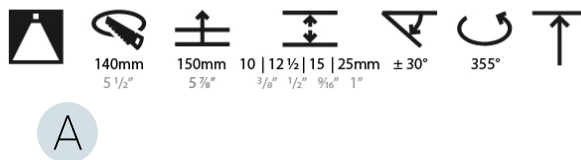

LED

Number of LEDs: 1
 Color Temperature (°K): 2700 / 3000 / 3500 / 4000
 Max. Delivered Lumen (lm): 870 / 970 / 1038 / 1060
 Nominal Lumen (lm): 960 / 1070 / 1156 / 1180
 CRI: >90 CRI
 Efficiency (%): 90.5
 Lamp Life (hrs): 50000
 Upon Request: RGB-W Tunable White Special Color Temperature Special LED

OPTICAL

Reflector: 10
 Beam Angle: Narrow
 Adjustability: Rotational 355°; Tilt 30°
 Upon Request: Special Beam Angles

RATINGS AND CERTIFICATIONS

382, F 416-247-9319, www.zaneen.com
 Certified by Intertek for North American Standards
 Made in China
 © 2024 Zaneen Lighting. All rights reserved. The end of the existing Model #. For assistance on 'custom' specifications, contact zteam@zaneen.com.
 In a constant effort to supply the best product, we reserve the right to change specifications or materials without notice. The most recent specification sheets are found at zaneen.com
 IP rating: IP20